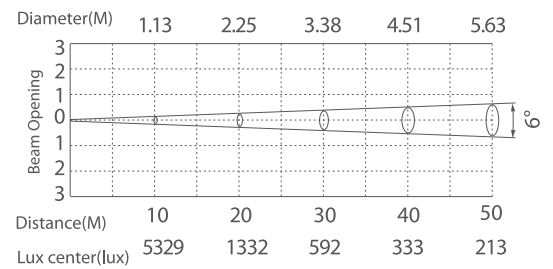

Flood light OLIST

DMX 512 RDM IP66
OUTDOOR RATED

white grey black

356 129
LED Power **520 W** ColourTemp **RGB** Luminous **18200 lm**

356 130
LED Power **520 W** ColourTemp **RGBW** Luminous **19300 lm**

LIGHT DISTRIBUTION

6° (12° - 25° - 45° - 40x12°)

4° (12° - 25° - 45° - 40x12°)