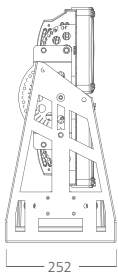

Flood light OLIST

DMX 512 RDM IP66
OUTDOOR RATED

white grey black

356 129
LED Power **520 W** ColourTemp **RGB** Luminous **18200 lm**

356 130
LED Power **520 W** ColourTemp **RGBW** Luminous **19300 lm**

LIGHT DISTRIBUTION

6° (12° - 25° - 45° - 40x12°)

4° (12° - 25° - 45° - 40x12°)