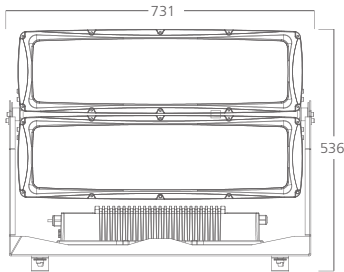

Flood light OLIST

DMX 512 RDM IP66
OUTDOOR RATED

white grey black

356 129
LED Power **520 W** ColourTemp **RGB** Luminous **18200 lm**

356 130
LED Power **520 W** ColourTemp **RGBW** Luminous **19300 lm**

LIGHT DISTRIBUTION

6° (12° - 25° - 45° - 40x12°)

4° (12° - 25° - 45° - 40x12°)